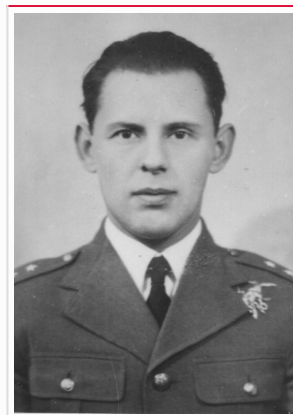

Witold Leon Popławski

Rank	por.pil./41 EL/
Date of birth	1902-04-10
Date of death	1937-12-10
Cemetery	Toruń, Grudziądzka 22-30 - Cment. Kom. Nr 1 (Garnizonowy) Wsp. 53.018036, 18.607063
Grave	Kwatera A1
Photo of grave	A photograph of a stone grave marker in a cemetery. The marker is a rectangular stone with a cross on top and a dark plaque with white text. The text on the plaque includes the name 'WITOLD POPŁAWSKI' and dates. The grave is surrounded by other headstones in the background.
Country	Polska
Period	Dwudziestolecie międzywojenne