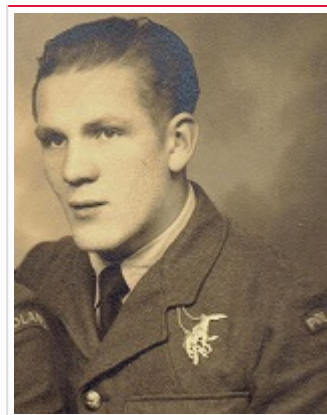

# JAN LEŚNIEWICZ

<b>Official Number</b>	792916
<b>Rank</b>	polski: plut.strzel.pokł./138 DS RAF/ brytyjski: Sgt
<b>Date of birth</b>	1919-10-23
<b>Date of death</b>	1943-04-12
<b>Cemetery</b>	Douvres-La-Delivrande - cmentarz kościelny <b>Wsp.</b> 49.290293, -0.377194
<b>Grave</b>	Row 4. Grave 7.
<b>Photo of grave</b>	A photograph of a white, upright gravestone for Jan Leśniewicz. The stone is inscribed with: "PLT. J. LEŚNIEWICZ 138 SODN. 12TH APRIL 1943 AGE 23 POLISH FORCES". Below the inscription is a relief of the Polish eagle. The stone is set on a base of white gravel.
<b>Country</b>	Francja